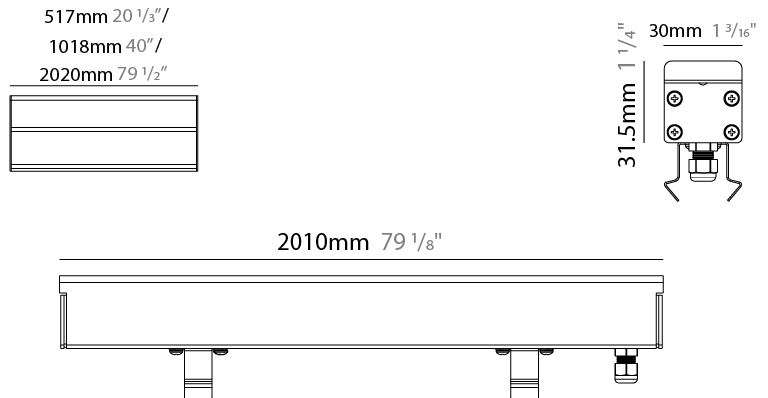

PROJECT	
TYPE	
SPECIFIER	
QUANTITY	
DATE	

DRITTO 30 RECESSED

E12I0032-RGBW

base number

1. To build a product code in our configurator select the specify button on the base model # product page
2. To build a manual product code on this datasheet choose from the options listed below in blue font and add the suffix to the base model #

GENERAL

Series: Dritto 30
Partner: Zaneen
Division: Exterior
Installation: Recessed
Product Type: Uplight
Mounting Location: In-Ground
Light Distribution: Direct

PHYSICAL

Shape: Rectangle
Length (mm): 2010
Length (in): 79 1/8
Width (mm): 30
Width (in): 1 1/8
Height (mm): 31.5
Height (in): 1 1/4
Weight (kg): 2.22
Weight (lbs): 4.89
Load Resistance (kg): 5000
Load Resistance (lbs): 11023
Fixture Finish: Opal White
Fixture Material: Extruded PMMA with Opal
Cable Details: IP67 300mm Cable

ELECTRICAL

Lamp Type: LED
Input Wattage (W): 46
Dimming: DMX
Control Gear: DMX
Driver Included: No
Driver Location: Remote
Driver Type: Constant Voltage - Universal
Driver Class: Class 2
Input Voltage (V): 120 - 277
Output Voltage (V): 24

LED

Color Temperature (°K): RGBW
CRI: >90 CRI
Lamp Life (hrs): 100000
Special LEDs offerings: RGBW

OPTICAL

Optic°: 150
Beam Angle: Diffused
Adjustability: Fixed

RATINGS AND CERTIFICATIONS

Certified By: Certified for North American Standards
IP rating: IP67
IK Rating: IK10