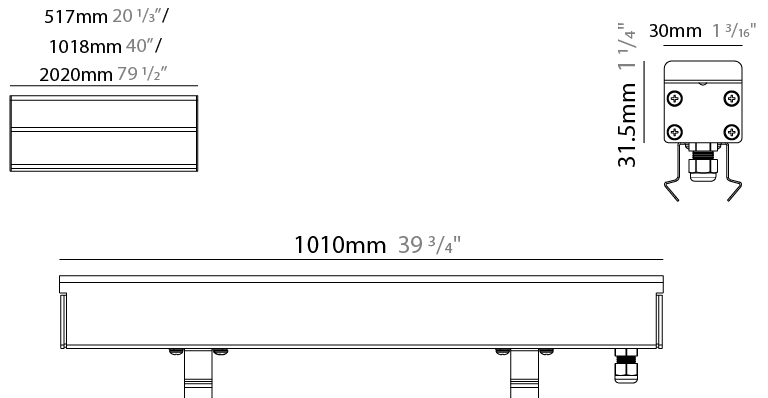

PROJECT	
TYPE	
SPECIFIER	
QUANTITY	
DATE	

DRITTO 30 RECESSED

E12I0031-RGBW

base number

1. To build a product code in our configurator select the specify button on the base model # product page
2. To build a manual product code on this datasheet choose from the options listed below in blue font and add the suffix to the base model #

GENERAL

Series: Dritto 30
Partner: Zaneen
Division: Exterior
Installation: Recessed
Product Type: Uplight
Mounting Location: In-Ground
Light Distribution: Direct

PHYSICAL

Shape: Rectangle
Length (mm): 1010
Length (in): 39 3/4
Width (mm): 30
Width (in): 1 1/8
Height (mm): 31.5
Height (in): 1 1/4
Weight (kg): 0.56
Weight (lbs): 2.45
Load Resistance (kg): 5000
Load Resistance (lbs): 11023
Fixture Finish: Opal White
Fixture Material: Extruded PMMA with Opal
Cable Details: IP67 300mm Cable

ELECTRICAL

Lamp Type: LED
Input Wattage (W): 23
Dimming: DMX
Control Gear: DMX
Driver Included: No
Driver Location: Remote
Driver Type: Constant Voltage - Universal
Driver Class: Class 2
Input Voltage (V): 120 - 277
Output Voltage (V): 24

LED

Color Temperature (°K): RGBW
CRI: >90 CRI
Lamp Life (hrs): 100000
Special LEDs offerings: RGBW

OPTICAL

Optic°: 150
Beam Angle: Diffused
Adjustability: Fixed

RATINGS AND CERTIFICATIONS

Certified By: Certified for North American Standards
IP rating: IP67
IK Rating: IK10