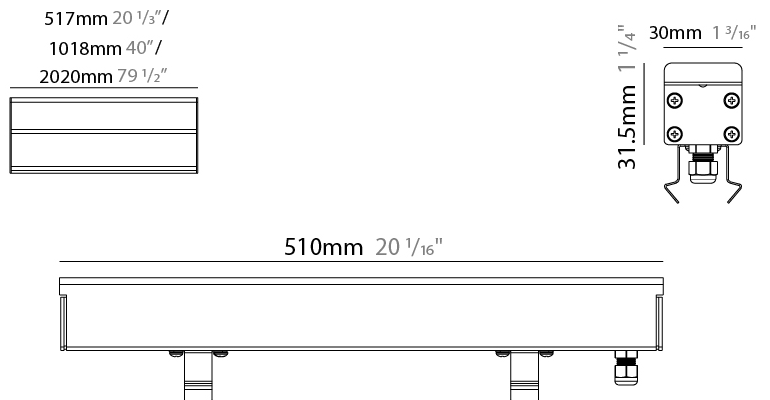

PROJECT	
TYPE	
SPECIFIER	
QUANTITY	
DATE	

DRITTO 30 RECESSED

E12I0030-RGBW

base number

1. To build a product code in our configurator select the specify button on the base model # product page
2. To build a manual product code on this datasheet choose from the options listed below in blue font and add the suffix to the base model #

GENERAL

Series: Dritto 30
Partner: Zaneen
Division: Exterior
Installation: Recessed
Product Type: Uplight
Mounting Location: In-Ground
Light Distribution: Direct

PHYSICAL

Shape: Rectangle
Length (mm): 510
Length (in): 20
Width (mm): 30
Width (in): 1 1/8
Height (mm): 31.5
Height (in): 1 1/4
Weight (kg): 0.56
Weight (lbs): 1.2
Load Resistance (kg): 5000
Load Resistance (lbs): 11023
Fixture Finish: Opal White
Fixture Material: Extruded PMMA with Opal
Cable Details: IP67 300mm Cable

ELECTRICAL

Lamp Type: LED
Input Wattage (W): 11.5
Dimming: DMX
Control Gear: DMX
Driver Included: No
Driver Location: Remote
Driver Type: Constant Voltage - Universal
Driver Class: Class 2
Input Voltage (V): 120 - 277
Output Voltage (V): 24

LED

Color Temperature (°K): RGBW
CRI: >90 CRI
Lamp Life (hrs): 100000
Special LEDs offerings: RGBW

OPTICAL

Optic°: 150
Beam Angle: Diffused
Adjustability: Fixed

RATINGS AND CERTIFICATIONS

Certified By: Certified for North American Standards
IP rating: IP67
IK Rating: IK10